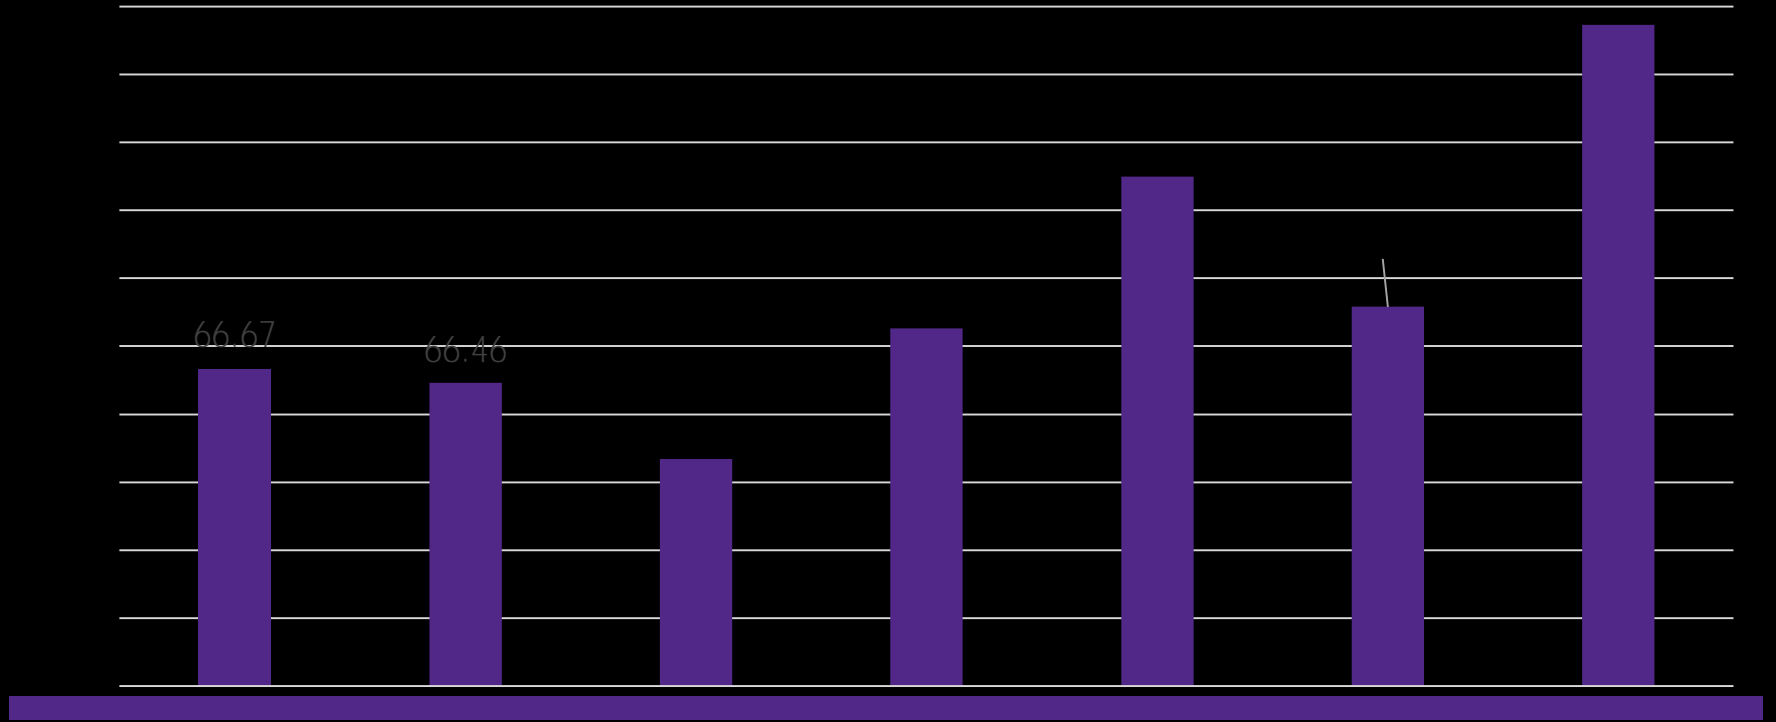

College of Agriculture/K-State Research and

“ Two ind0.34m1g()-14(i)-4(n)-()-1t n‡

Undergraduate & Graduate Fall Enrollment

Scholarships Awarded

Research Expenditures

Ag % of university total

University total

Agriculture total

Research Award Progress

6-Year Graduation Rate

COA Surpasses \$120M Campaign Goal